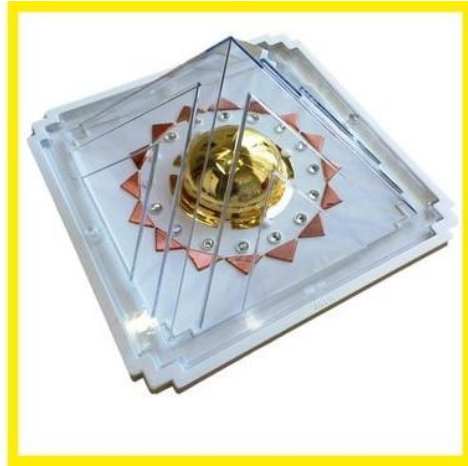

Recommended Remedies

Fortune Wish:

Wish machine is a new way to make your dreams and wishes come true. Due to its special 9 x 9 pyramid top it has more power to enhance your wish. The innovative concept of 'Mega-Gold wish chamber' is introduced for the first time to get accurate and fast results. A 'pre-programmed' gold disc is inbuilt at the bottom plate, so you can make it more personalized by charging. Just write your wish on a piece of paper and place in the dome. As approved by millions, it is one of the most personal, effective and easy way to fulfil wishes.