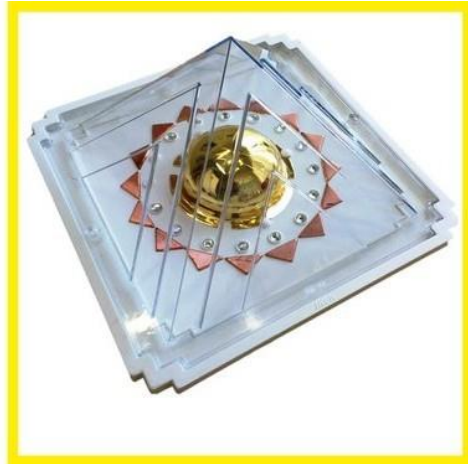

Recommended Remedies

Fortune Wish:

Wish machine is a new way to make your dreams and wishes come true. Due to its special 9 x 9 pyramid top it has more power to enhance your wish. The innovative concept of 'Mega-Gold wish chamber' is introduced for the first time to get accurate and fast results. A 'pre-programmed' gold disc is inbuilt at the bottom plate, so you can make it more personalized by charging. Just write your wish on a piece of paper and place in the dome. As approved by millions, it is one of the most personal, effective and easy way to fulfil wishes.